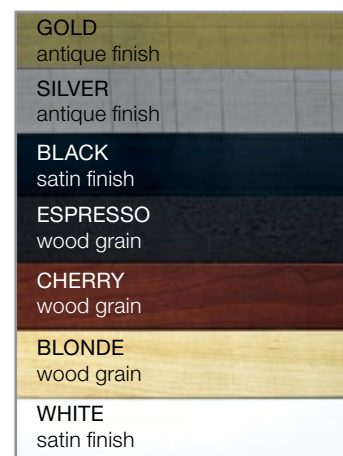

EDGE FRAMED CANVAS

finish options:

Paper & Canvas limited edition fine art prints will be signed on the far right component and numbered on the far left.

For a complete list of shapes and sizes of individual panels please see the Sizing Specifications at the end of this Sourcebook.